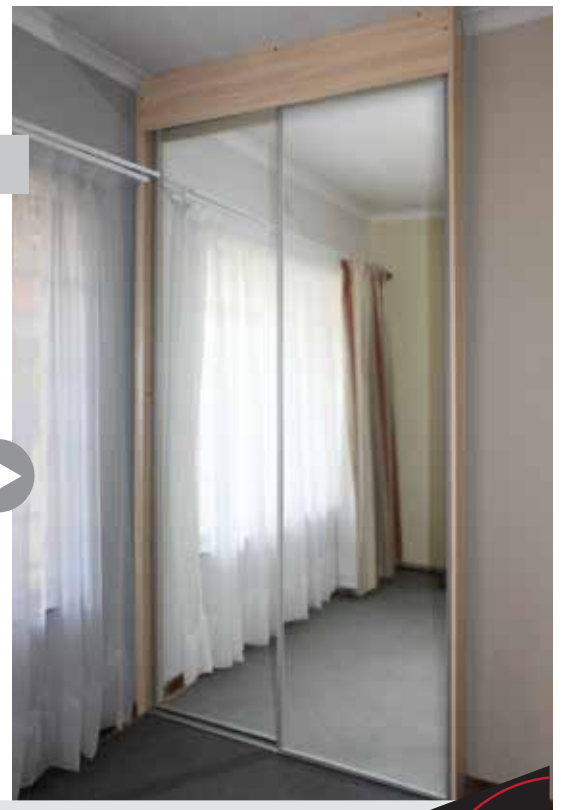

A combination of mirror and woodgrain doors like this is available in framed or frameless options

## Sliding door conversions to existing wardrobes

Modernise the look of a bedroom by replacing old traditional hinged doors with elegant, space-saving sliding wardrobe doors.

- Slim, low-profile aluminium frames
- Robust roller and track mechanisms
- Safety-film backing
- Smooth, effortless opening and closing
- Mirror, Asprey Cote glass, wood-grain or Melamine finishes
- Build-it-Yourself from complete DIY kits
- Full installation service available